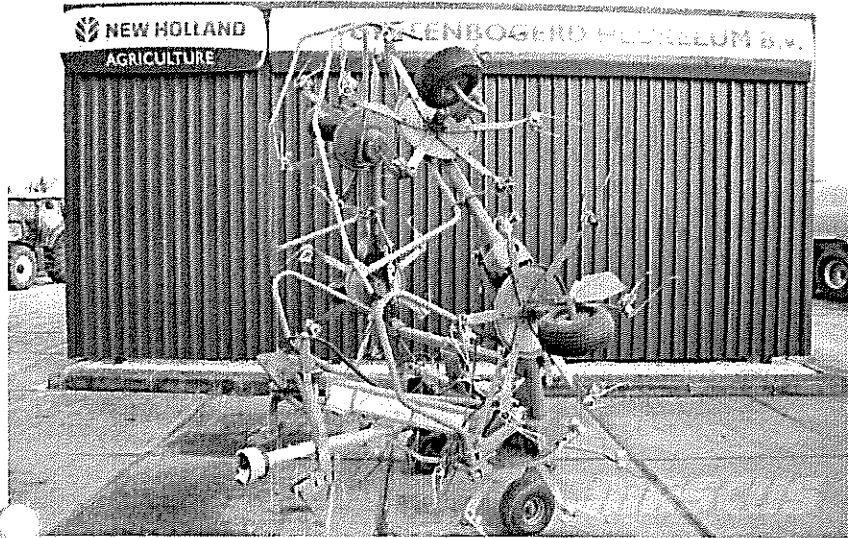

LELY LOTUS 675

2,200 GBP

Uittenbogerd Heukelum BV

☐ +31 ...

Send e-mail

Contact Person

**UITTENBOGERD HEUKELUM
UITTENBOGERD HEUKELUM
B.V.**

Uittenbogerd Heukelum BV

☐ +31 ...

☐ Kerkweg 1, 4161 JX
Heukelum, Netherlands

BASIC INFORMATION

Product group Rakes and tedders

Brand / model Lely Lotus 675

Year of manufacture 1996

Country Netherlands

Mascus ID 25100C6B

PRICING

Choose currency

Price excl. VAT 2,200 GBP

VAT Does not include reclaimabl

Price incl. VAT -

DETAILS

Other information bouwjaar 1996
werkbreedte 675 cm

Company

**UITTENBOGERD HEUKELUM
BV**

Call the seller

☐ +31 34561...

Send e-mail

Name (required)

E-mail (required)

Phone (required)

My question or comment (required)