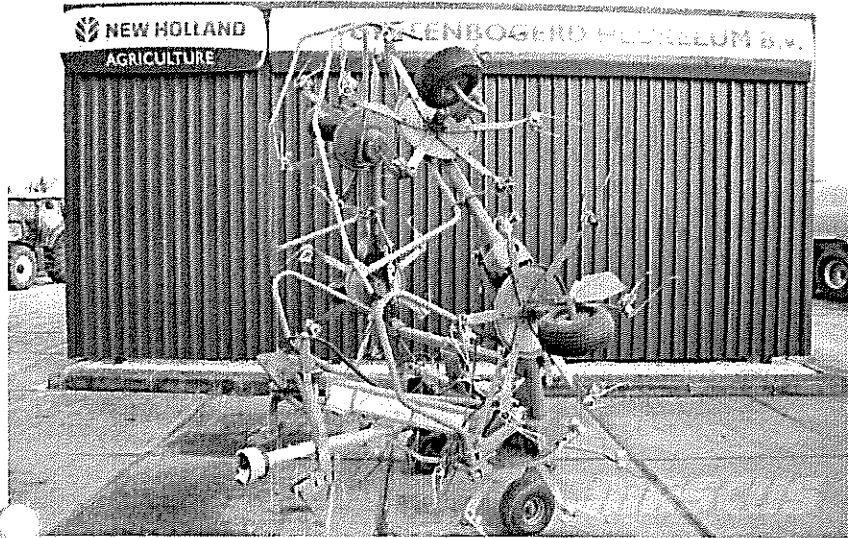

LELY LOTUS 675

2,200 GBP

Uittenbogerd Heukelum BV

☐ +31 ...

Send e-mail

Contact Person

**UITTENBOGERD HEUKELUM
UITTENBOGERD HEUKELUM
B.V.**

Uittenbogerd Heukelum BV

☐ +31 ...

☐ Kerkweg 1, 4161 JX
Heukelum, Netherlands

BASIC INFORMATION

Product group Rakes and tedders

Brand / model Lely Lotus 675

Year of manufacture 1996

Country Netherlands

Mascus ID 25100C6B

PRICING

Choose currency

Price excl. VAT 2,200 GBP

VAT Does not include reclaimable

Price incl. VAT -

DETAILS

Other information bouwjaar 1996
werkbreedte 675 cm

Company

**UITTENBOGERD HEUKELUM
BV**

Call the seller

☐ +31 34561...

Send e-mail

Name (required)

E-mail (required)

Phone (required)

+44

My question or comment (required)

Hello, I would like to receive more information about your Lely Lotus 675. Could you please get in contact with me?